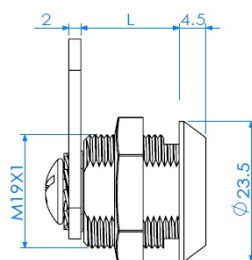

PRODUCT SHEET

Description:

Cam Lock 1930, 90DG, Str. Cam A09, CPL, CK SISO

Item number:

14.04.500-1

Units	Box	Carton	HS Code	Barcode
Pcs.	12	240	8301300000	
				5704866042093

L1=16mm
L2=20mm
L3=25mm
L4=30mm