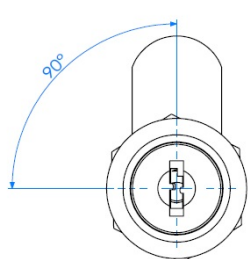

PRODUCT SHEET

Description:

Cam Lock 1930, 90DG, Str. Cam A09, CPL, CK SISO

Item number:

14.04.500-1

Units	Box	Carton	HS Code	Barcode
Pcs.	12	240	8301300000	
				5704866042093

L1=16mm
L2=20mm
L3=25mm
L4=30mm